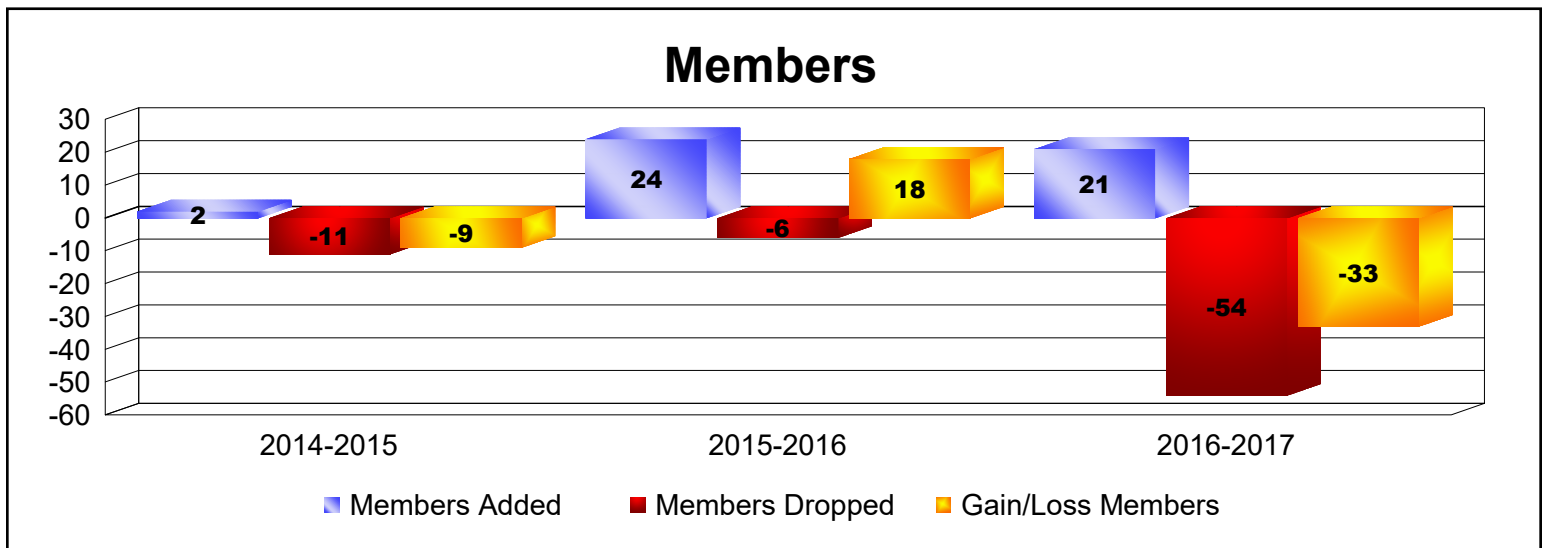

Year	New Clubs	Dropped Clubs	Gain/ Loss Clubs	New Members	Charter Members	Reinstate Members	Transfer Members	Total Member Added	Total Members Dropped	Gain/ Loss Members
2014-2015	0	-1	-1	2	0	0	0	2	-11	-9
2015-2016	1	-1	0	3	20	1	0	24	-6	18
2016-2017	1	-3	-2	1	20	0	0	21	-54	-33
<b>Average</b>	<b>1</b>	<b>-2</b>	<b>-1</b>	<b>2</b>	<b>13</b>	<b>0</b>	<b>0</b>	<b>16</b>	<b>-24</b>	<b>-8</b>

Year	New Clubs	Dropped Clubs	Gain/ Loss Clubs	New Members	Charter Members	Reinstate Members	Transfer Members	Total Member Added	Total Members Dropped	Gain/ Loss Members
2014-2015	2	0	2	147	68	5	0	220	-117	103
2015-2016	2	-1	1	124	48	3	2	177	-203	-26
2016-2017	2	-1	1	240	48	7	0	295	-168	127
2017-2018	1	0	1	162	25	13	1	201	-191	10
2018-2019	4	-2	2	180	96	3	0	279	-175	104
<b>Average</b>	<b>2</b>	<b>-1</b>	<b>1</b>	<b>171</b>	<b>57</b>	<b>6</b>	<b>1</b>	<b>234</b>	<b>-171</b>	<b>64</b>