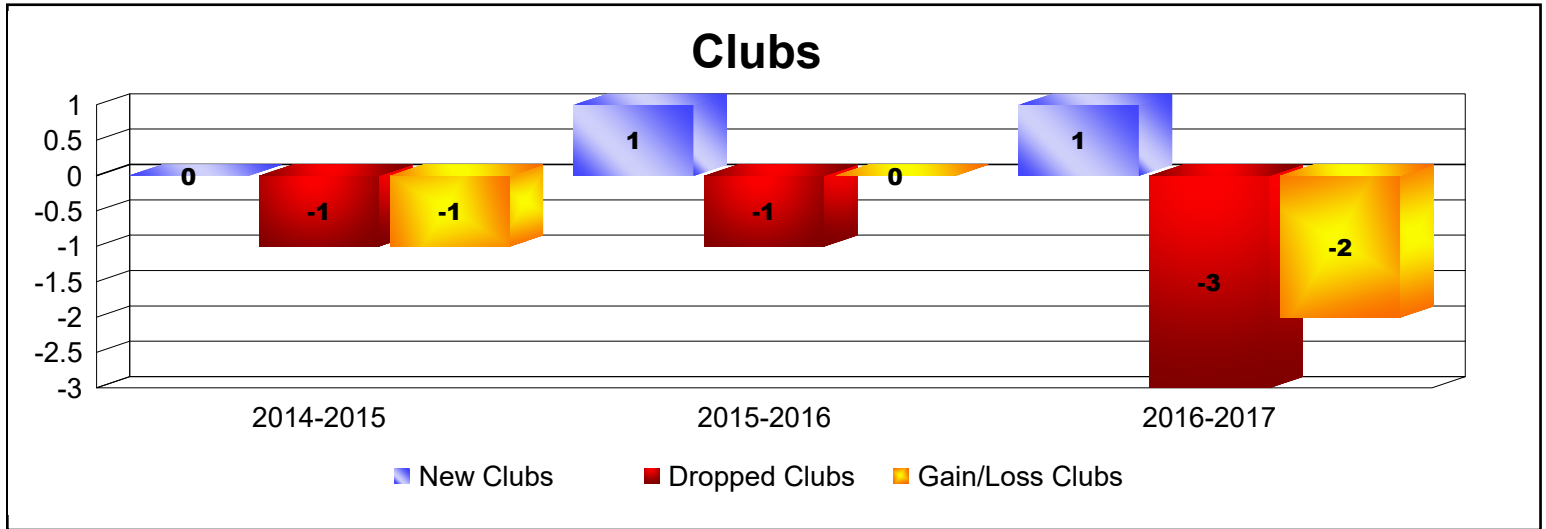

Year	New Clubs	Dropped Clubs	Gain/ Loss Clubs	New Members	Charter Members	Reinstate Members	Transfer Members	Total Member Added	Total Members Dropped	Gain/ Loss Members
2014-2015	0	-1	-1	2	0	0	0	2	-11	-9
2015-2016	1	-1	0	3	20	1	0	24	-6	18
2016-2017	1	-3	-2	1	20	0	0	21	-54	-33
<b>Average</b>	<b>1</b>	<b>-2</b>	<b>-1</b>	<b>2</b>	<b>13</b>	<b>0</b>	<b>0</b>	<b>16</b>	<b>-24</b>	<b>-8</b>

Year	New Clubs	Dropped Clubs	Gain/ Loss Clubs	New Members	Charter Members	Reinstate Members	Transfer Members	Total Member Added	Total Members Dropped	Gain/ Loss Members
2014-2015	2	0	2	147	68	5	0	220	-117	103
2015-2016	2	-1	1	124	48	3	2	177	-203	-26
2016-2017	2	-1	1	240	48	7	0	295	-168	127
2017-2018	1	0	1	162	25	13	1	201	-191	10
2018-2019	4	-2	2	180	96	3	0	279	-175	104
<b>Average</b>	<b>2</b>	<b>-1</b>	<b>1</b>	<b>171</b>	<b>57</b>	<b>6</b>	<b>1</b>	<b>234</b>	<b>-171</b>	<b>64</b>